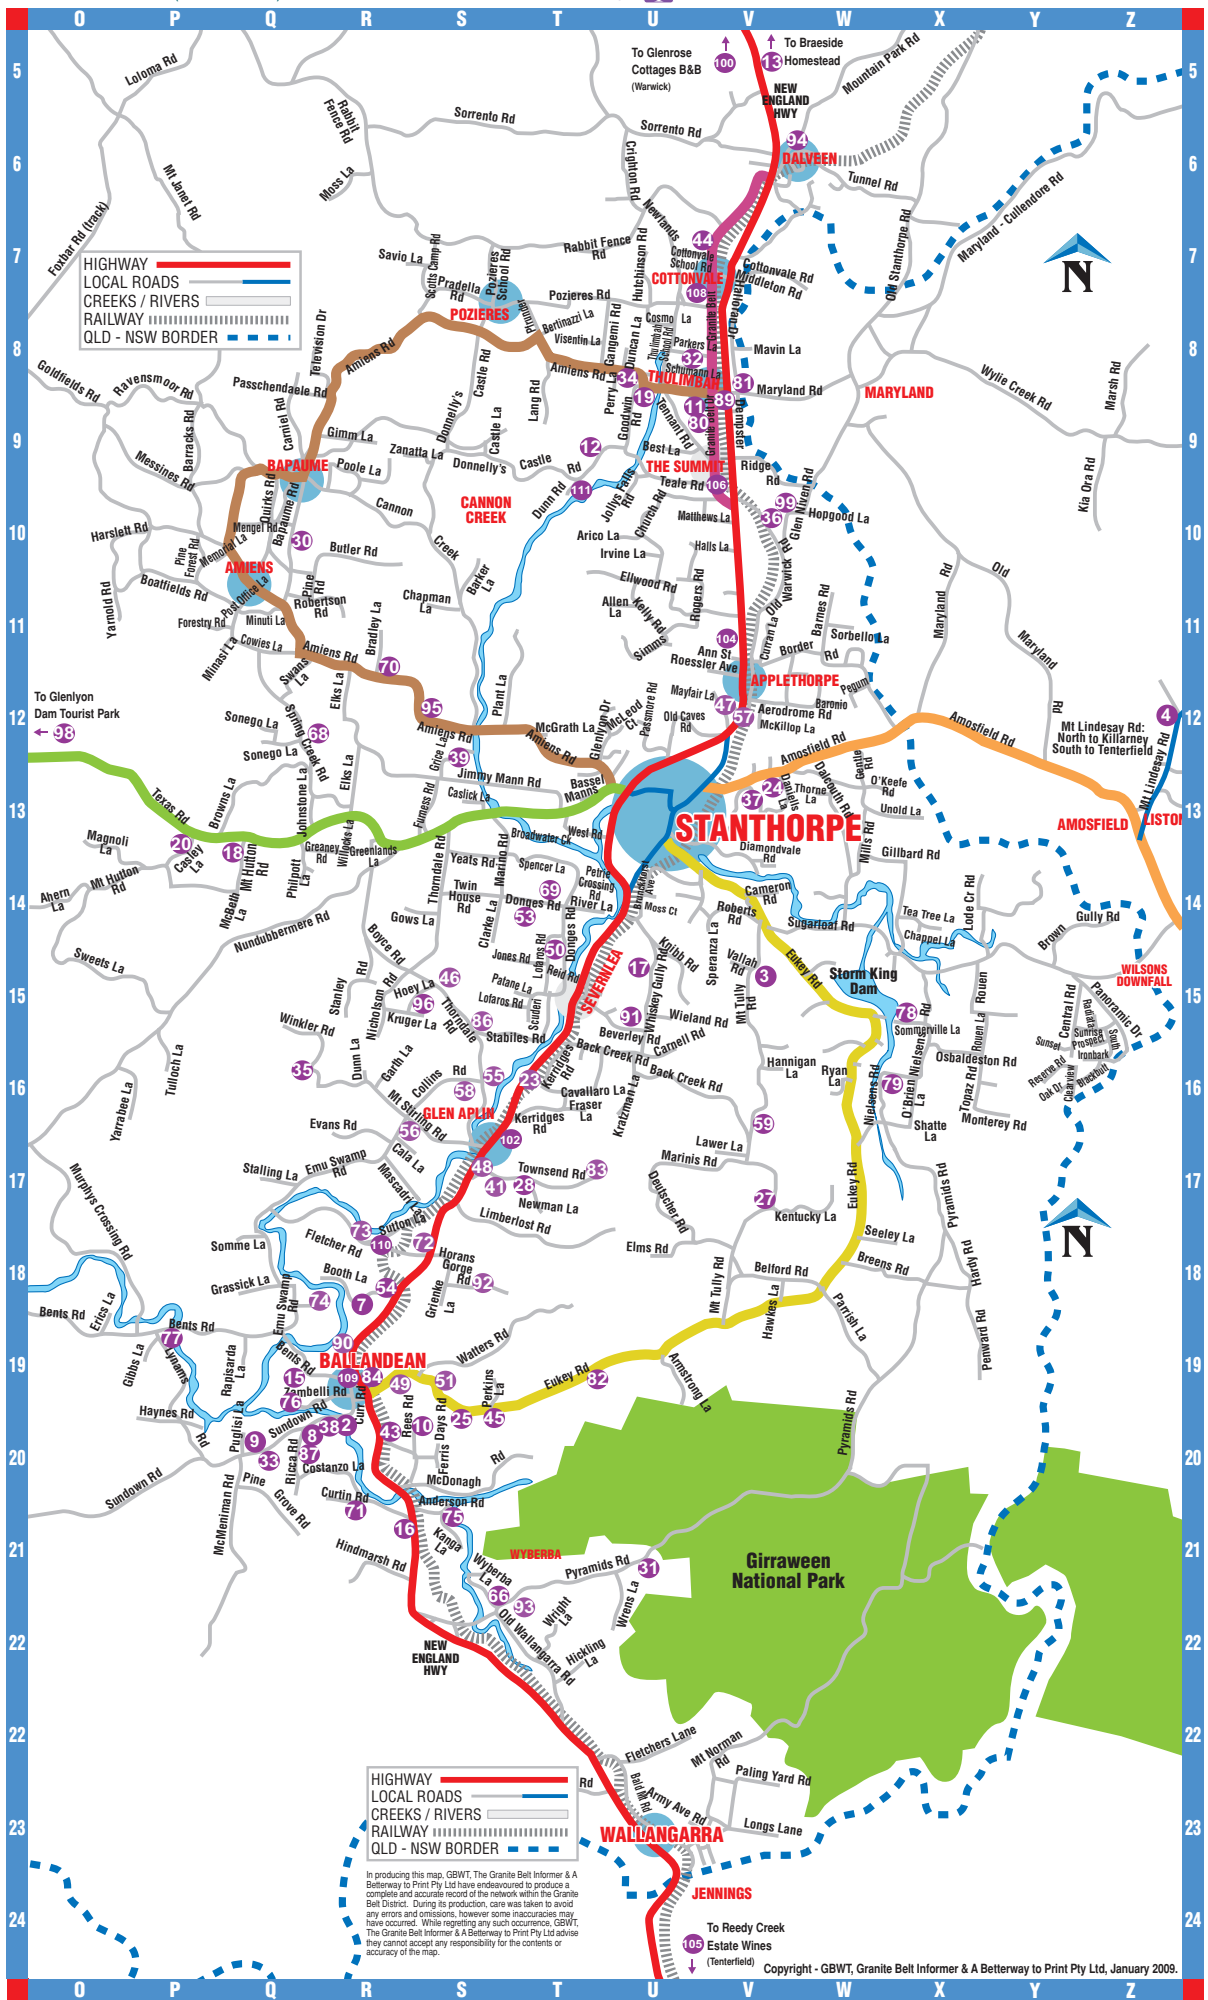

Visitor Information Centre
Open daily 9 - 5
28 Leslie Parade, Stanthorpe
www.granitebeltwinecountry.com.au
Phone 1800 SO COOL (1800 762 665)

- Accommodation
- Attractions
- Caravan Park
- Food & Dining
- Winery

- Granite Belt Drive
- Armistic Way
- Shearers Way
- High Land Drive
- Oracles Way

Legend:
HIGHWAY
LOCAL ROADS
CREEKS / RIVERS
RAILWAY
QLD - NSW BORDER